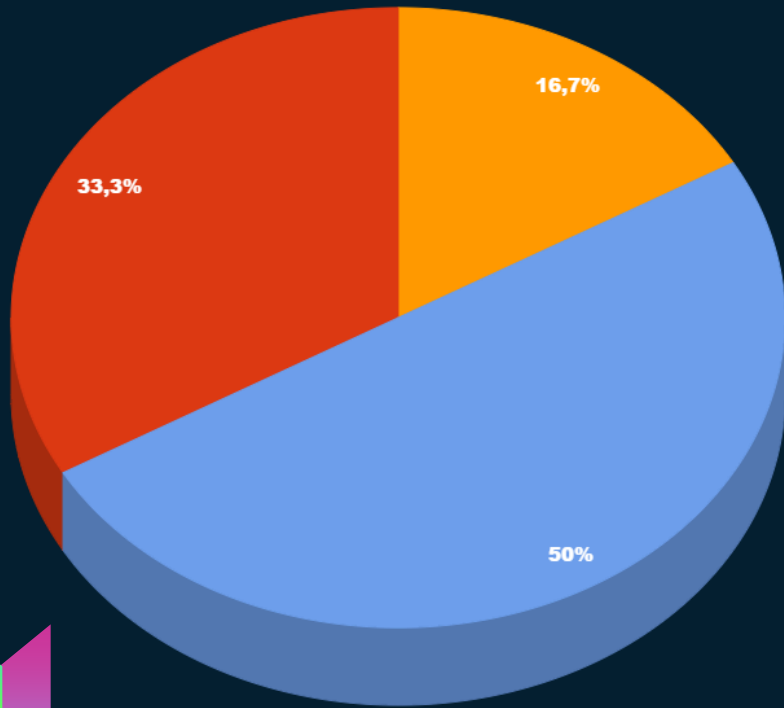

Our process is easy

Register and activate with Epin

Choose and Make Commitment

Build Strong donor Team

33.3	Goes to Referral Distribution
50%	Goes to Bonus Distribution
16.7%	Goes to other income and Bonuses